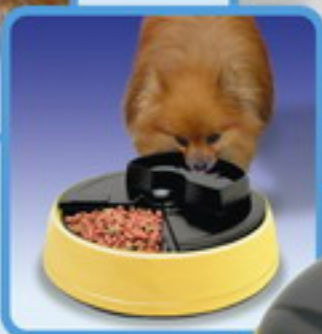

China Patent 03274710.1

US and Foreign Patents Pending

Automatic Pet Feeder

Keeps your pet on a regular feeding schedule
Great for pet owners with unpredictable schedules

- ▶ Record a personal message to your pet
- ▶ Built in clock with easy to read LCD.
User Programmable timer for feeding cycles
- ▶ 4 Separate large food trays
- ▶ Ice chamber keeps food fresh

LCD
display

record
your
personal
message

Automatic Pet Feeder

Keep your pet on a regular feeding schedule
Great for pet owners with unpredictable schedules

- Low power consumption
- Runs for 1 year on 4 C size Alkaline batteries
- Record a personal message for your pet
- Built-in microphone, speaker and low battery indicator
- Built in clock with easy to read LCD. User Programmable timer for feeding cycles
- Comes apart for easy cleaning
- Easy-to-use control panel
- Ice chamber keeps food fresh, (cooling pack is optional)
- Remove cover and use ice chamber as a water bowl
- Accepts disposable food packs as well as other wet or dry food

LCD
display

record
your
personal
message

Automatic Pet Feeder

Keeps pets on a regular feeding schedule
Great pet owners with unpredictable schedule

- ▶ Record a personal message to your pet
- ▶ Programmable for up to 4 different feeding times
- ▶ 4 Separate large food trays
- ▶ Ice chamber keeps food fresh

Automatic Pet Feeder

Keeps pets on a regular feeding schedule
Great pet owners with unpredictable schedule

- Low power consumption
- Runs for 1 year on 4 C size Alkaline batteries
- Record a personal message for your pet
- Built-in microphone, speaker and low battery indicator
- Comes apart for easy cleaning
- Easy-to-use control panel
- Programmable up to 4 different feeding times
- Ice chamber keeps food fresh, (cooling storage pack is optional)
- Remove cover and use ice chamber as a water bowl
- Accepts disposable food packs for easy clean up